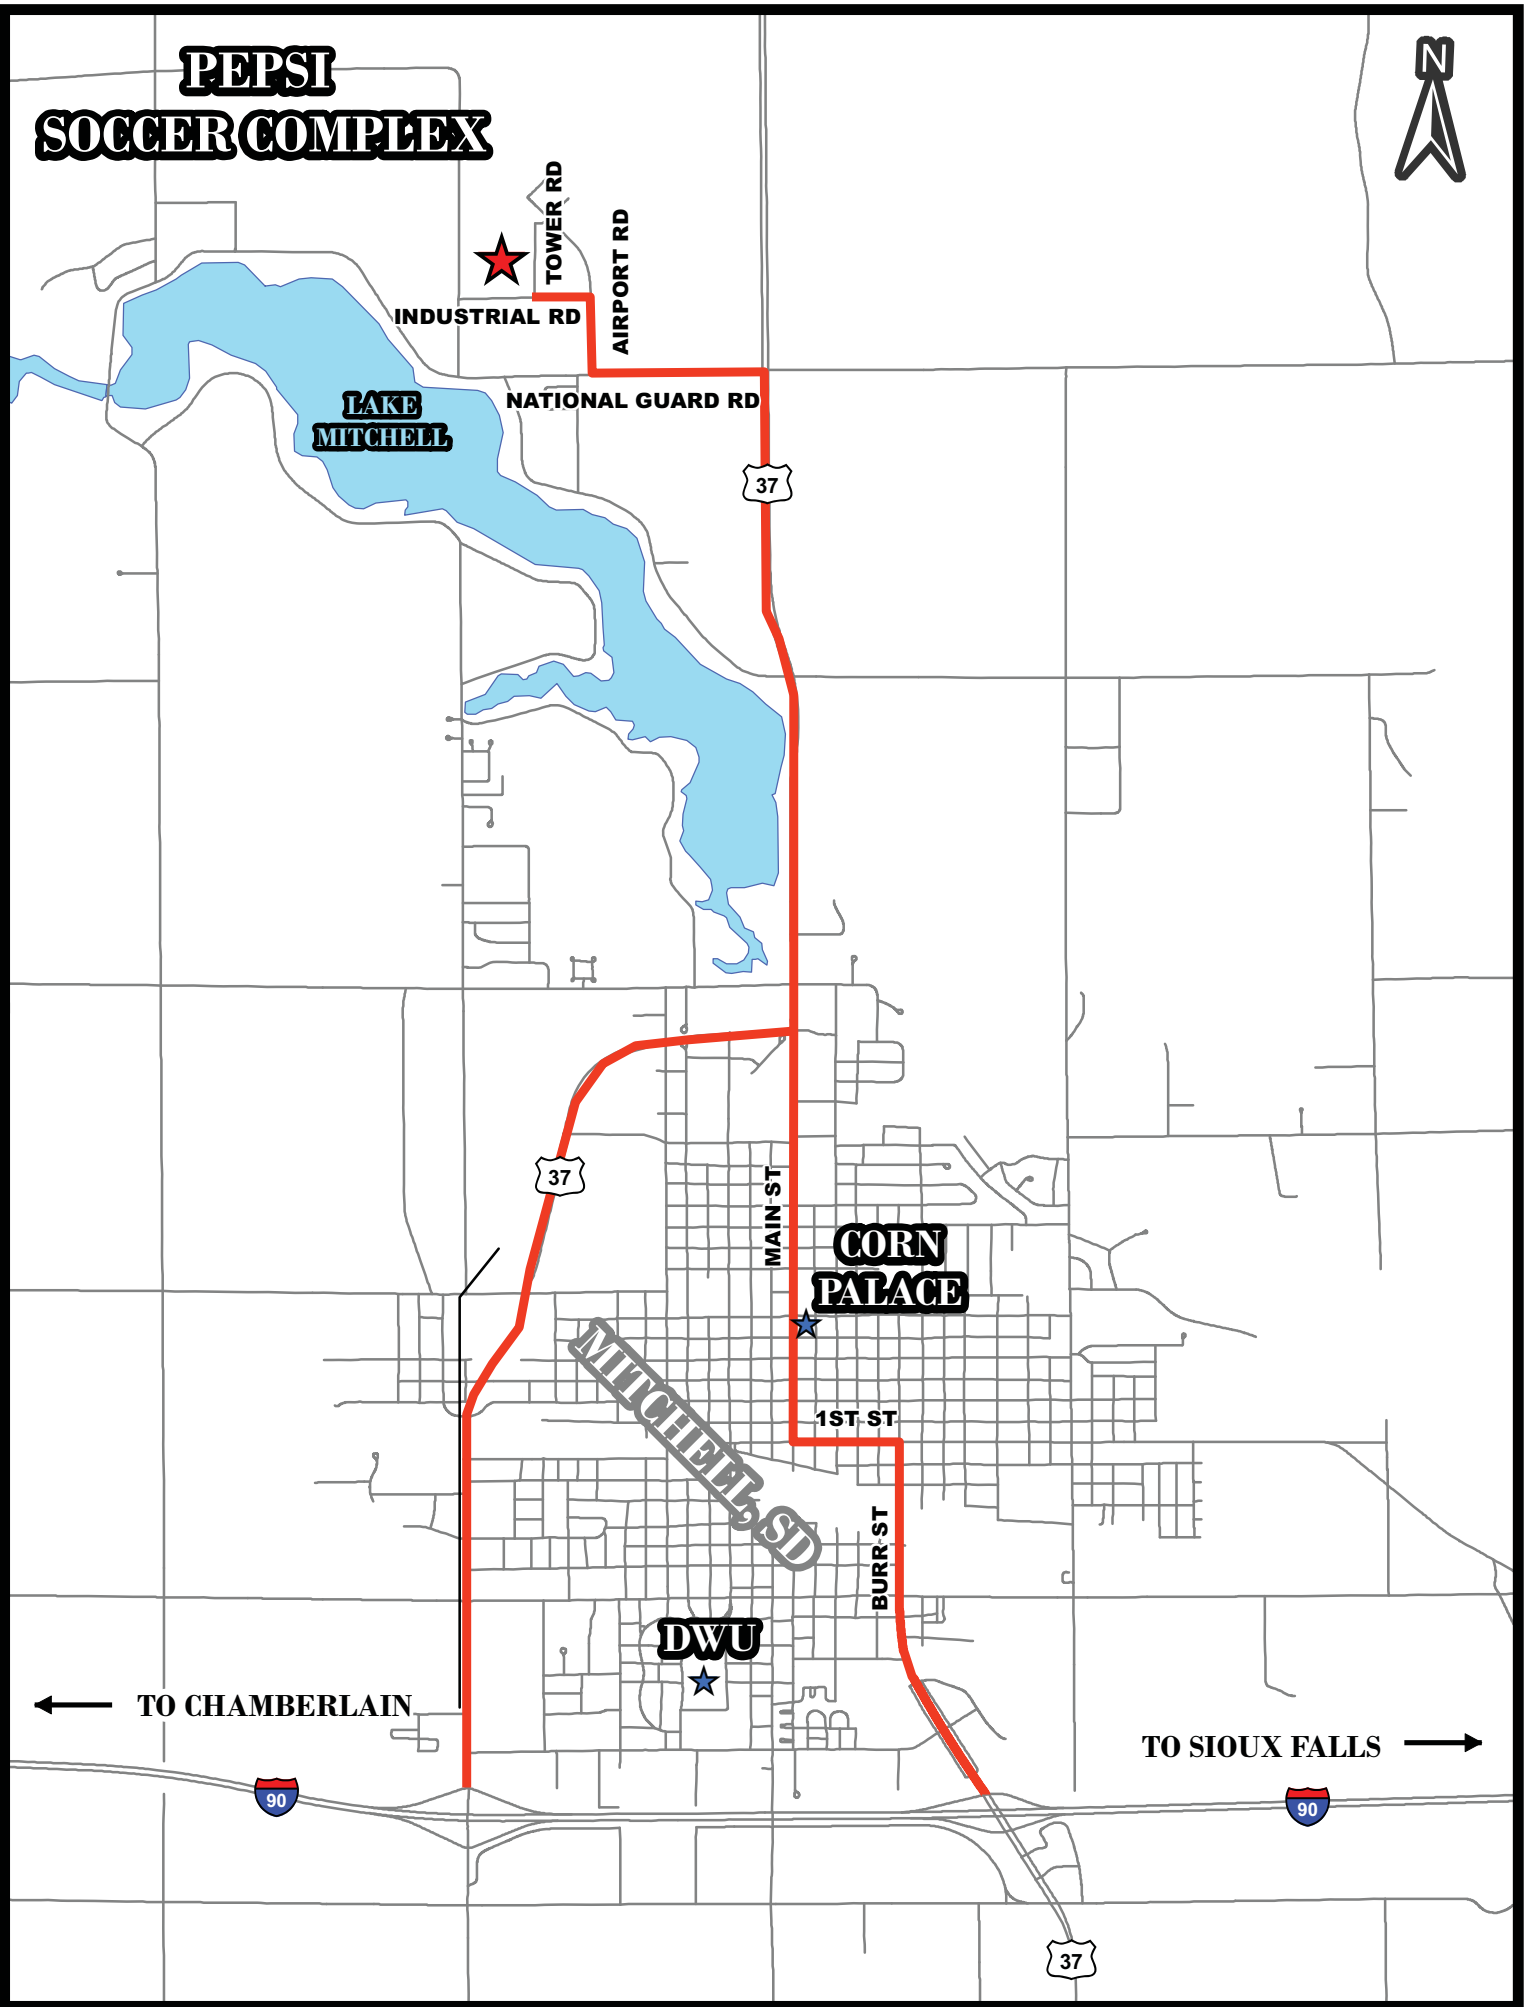

PEPSI SOCCER COMPLEX

TOWER RD

INDUSTRIAL RD

AIRPORT RD

LAKE
MITCHELL

NATIONAL GUARD RD

37

37

MAIN ST

CORN
PALACE

1ST ST

MITCHELL SD

BURR ST

DWU

← TO CHAMBERLAIN

TO SIOUX FALLS →

90

90

37

Ohlman Street →

Field 10 - practice field →

↑
Industrial Road

west
south north
east

spring 2011

There is parking here and on the north side.
Concessions & Restrooms will be open.