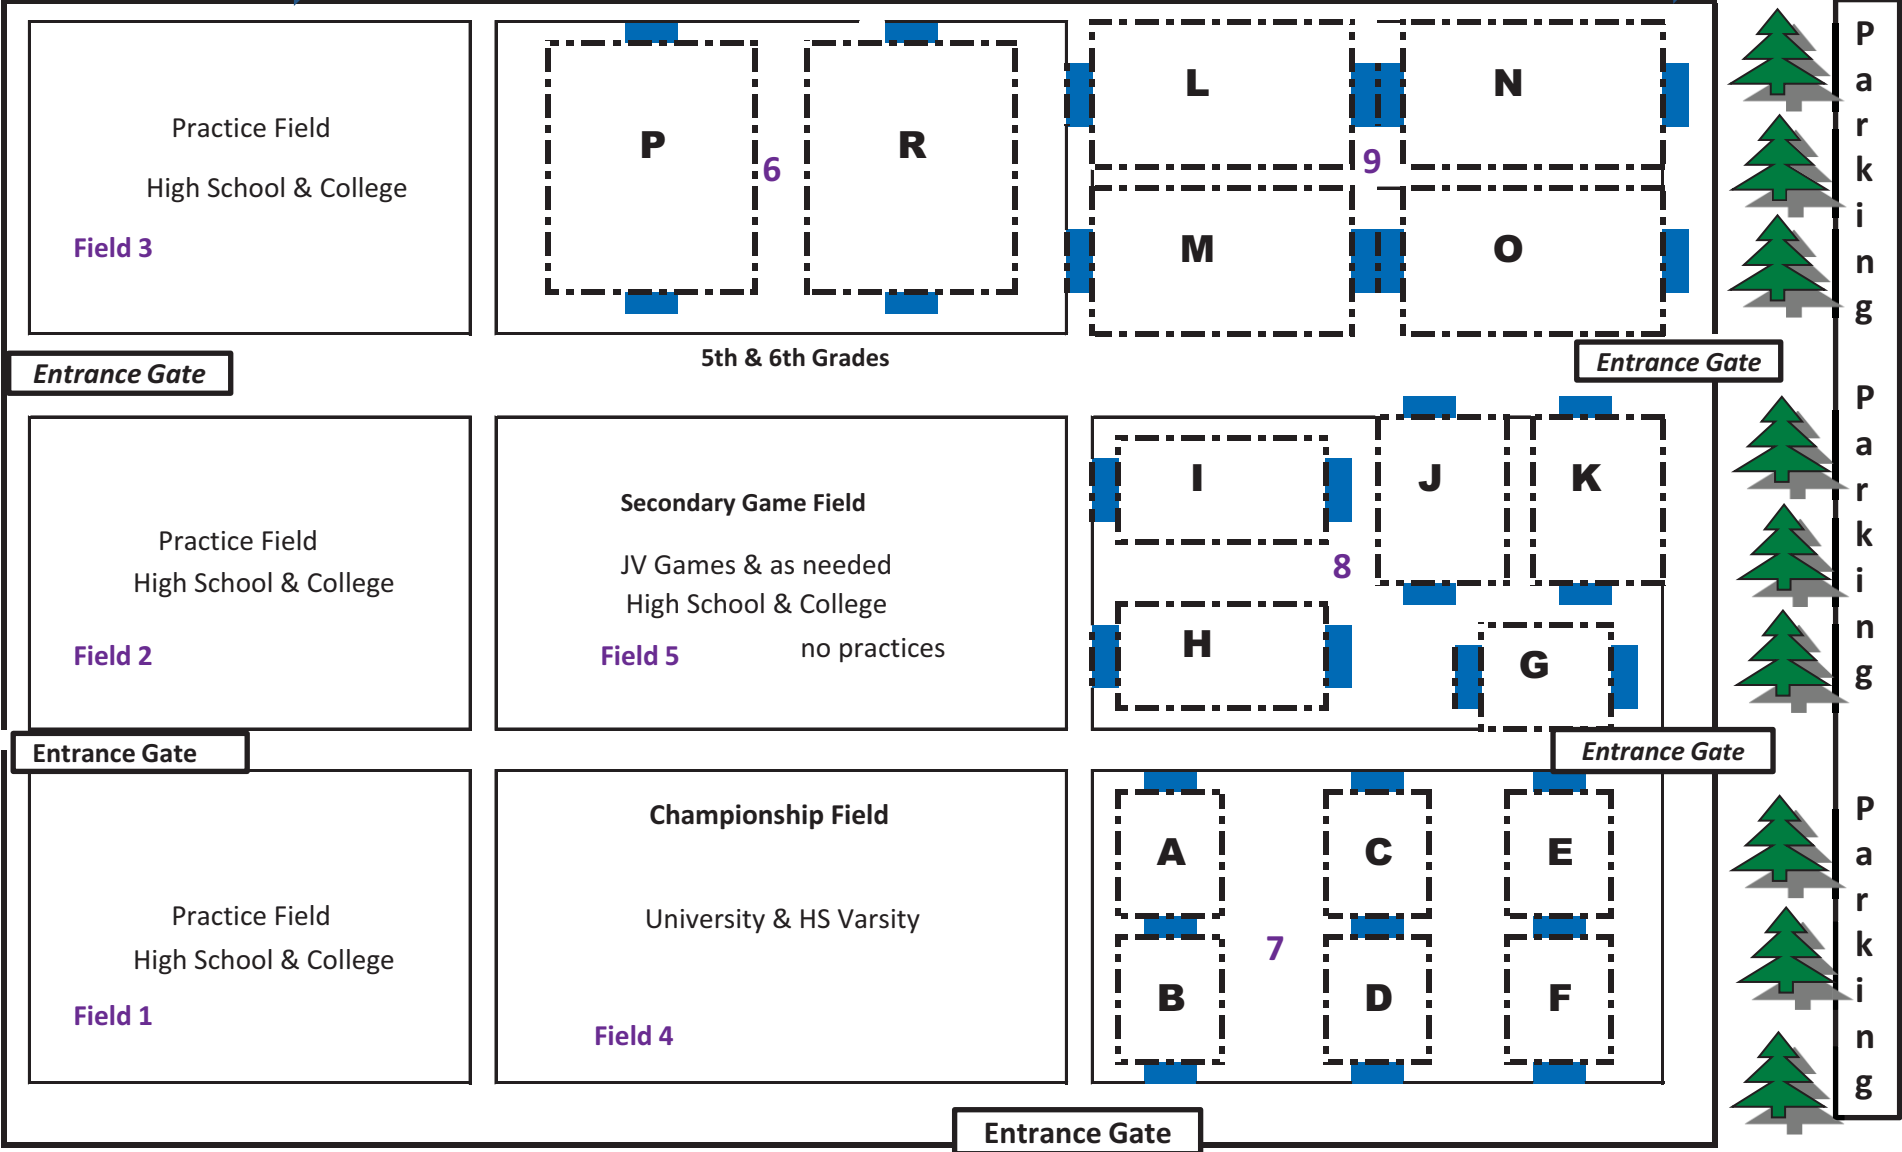

PEPSI SOCCER COMPLEX

TOWER RD

INDUSTRIAL RD

AIRPORT RD

LAKE
MITCHELL

NATIONAL GUARD RD

37

37

MAIN ST

CORN
PALACE

1ST ST

MITCHELL SD

BURR ST

DWU

← TO CHAMBERLAIN

TO SIOUX FALLS →

90

90

37

Ohlman Street →

Field 10 - practice field →

↑
Industrial Road

west
south north
east

spring 2011

There is parking here and on the north side.
Concessions & Restrooms will be open.