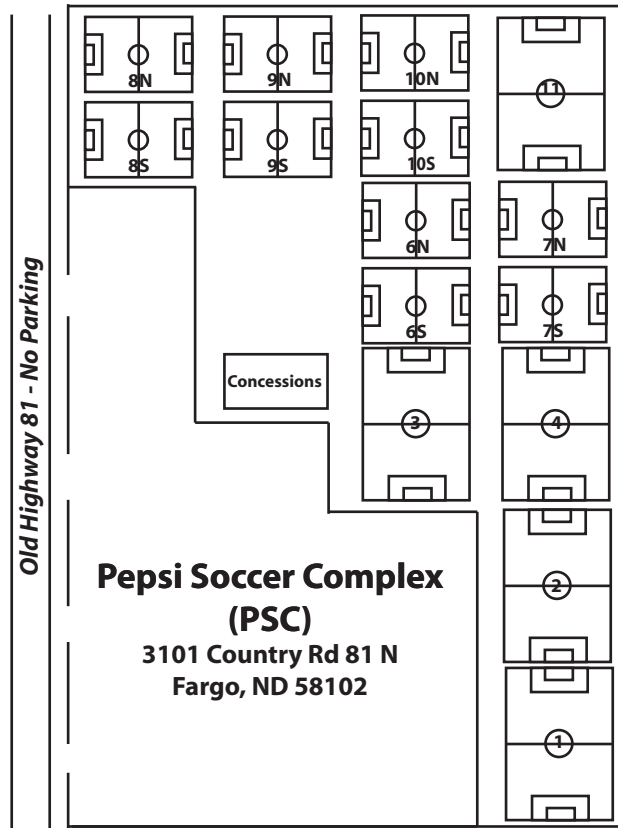

Field Maps

Directions from Pepsi Soccer Complex to Moorhead Soccer Complex

Travel south on I-29; Exit onto I-94 east; travel east and exit in Minnesota at Exit 1 (8th St. S); go south on 8th St. S; turn left (to east) on 40th Ave South; go to MHD on the left.